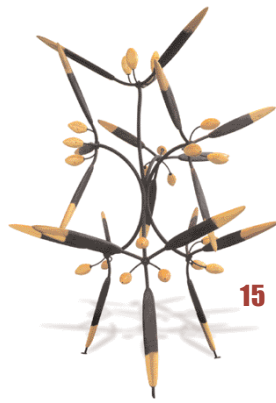

TEXAS SCULPTURE GARDEN AT HALL OFFICE PARK

Now officially open to the public, this unique collection features 37 works of art and celebrates the talent of some of Texas’ most important artists. Visit each piece by strolling through the garden which winds around the lake just in front of 6801 Gaylord Parkway and continues inside the lobby area of the building.

Outside garden open daily dawn to dusk; inside open weekdays 9 to 5.

INSIDE : 1. Jim Bowman, Dallas *Bluebonnets* blown glass, steel 2. Betsy Bass, Dallas and Tim Nentrup, Fort Worth *Bird Window* bronze, oak 3. Richard Neidhardt, Sherman *Clock Rider* bronze 4. Marla Ziegler, Dallas *Office Party* clay, glaze 5. James Sullivan, Dallas *Figure Aloft* straw, plaster, wood, steel, pigment 6. Jesus B. Moroles, Rockport *Black Spirit* black granite 7. Roger Colombik, Wimberley *Poetry Series II* stone, steel, paint 8. Frances Bagley, Dallas *The First Crusade* cedar, pigment 9. Tom Orr, Dallas *Wood Bend & Black Bend* wood, glass, laminate 10. Polly Gessell, Dallas *Art Conference* glass 11. Heather Marcus, Texas and New York *Green Ray* aluminum, paint 12. Michael Pavlovsky, Fort Worth *Perseverance* bronze 13. Karl Umlauf, Lorena *Legend* series mixed media on cast paper 14. Arthur Koch, Dallas *Elements of Change* series wood, cement, paint 15. James Surls, Texas and Colorado *Three and Three and Seven Flower* pine, poplar, steel 16. Jerry Dodd, Commerce *Trident Marker* steel, paint 17. Harry Geffert, Crowley *Downside, Up* bronze 18. Joe Havel, Houston *Two Starched Shirts* bronze 19. Ken Little, San Antonio *Coast (Walking Coyote)* bronze 20. Isaac Smith, Dallas *Panther* wood, paint, monofilament

Thumbnail photos do not show entire image. Details are shown for sculpture identification only.